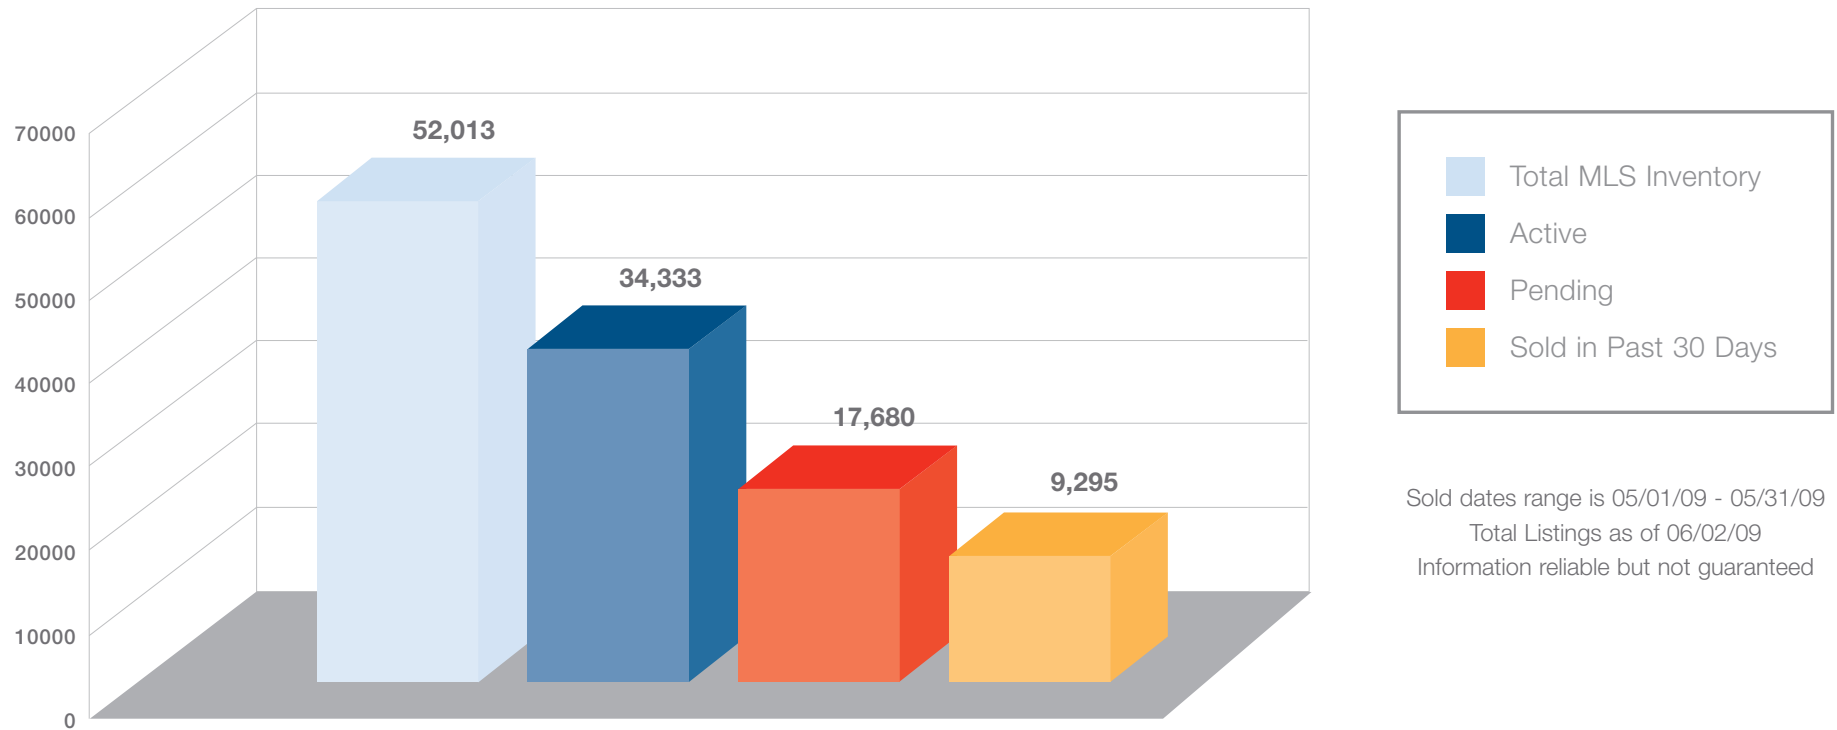

MLS Inventory Data | (ALL DWELLING TYPES)

Sold dates range is 05/01/09 - 05/31/09
Total Listings as of 06/02/09
Information reliable but not guaranteed

Sandra DiCosmo

ACCOUNT MANAGER

602.703.9855 | sdicosmo@firstam.com